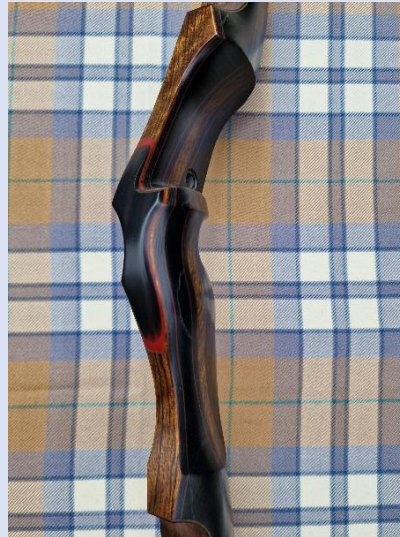

Border Archery Covert Hunter Stock Risers

SN 1876
17", Right Hand
All Shedua with Green accents lines

SN 4545
17" Left Hand
Phenolic outers, Shedua Centre. Red Accents
Micro Adjustable strike plate & Quiver Inserts.

Border Archery Covert Hunter Stock Risers

SN 5612

17" Left Hand.

**Phenolic Outers, Shedua Centre. Red accents
Carbon Overlays.**

SN 1874

19" Right Hand.

**Shedua outers, Mystery Wood center.
White accents.**

White accents.

Border Archery Covert Hunter Stock Risers

SN 7086

19" Left Hand

**Indonesian Rosewood outers, Shedua center. White accents
Micro Adjustable strike plate & Quiver Inserts.**

SN 8337

21" Right Hand

**Phenolic Outers, Shedua centre.
Micro Adjustable strike plate.**

Border Archery Covert Hunter Stock Risers

SN 1347
21" Right Hand.
All Shedua, White accents.

SN 1016
21" Right Hand
Shedua outers, Bocote Centre. Red accents